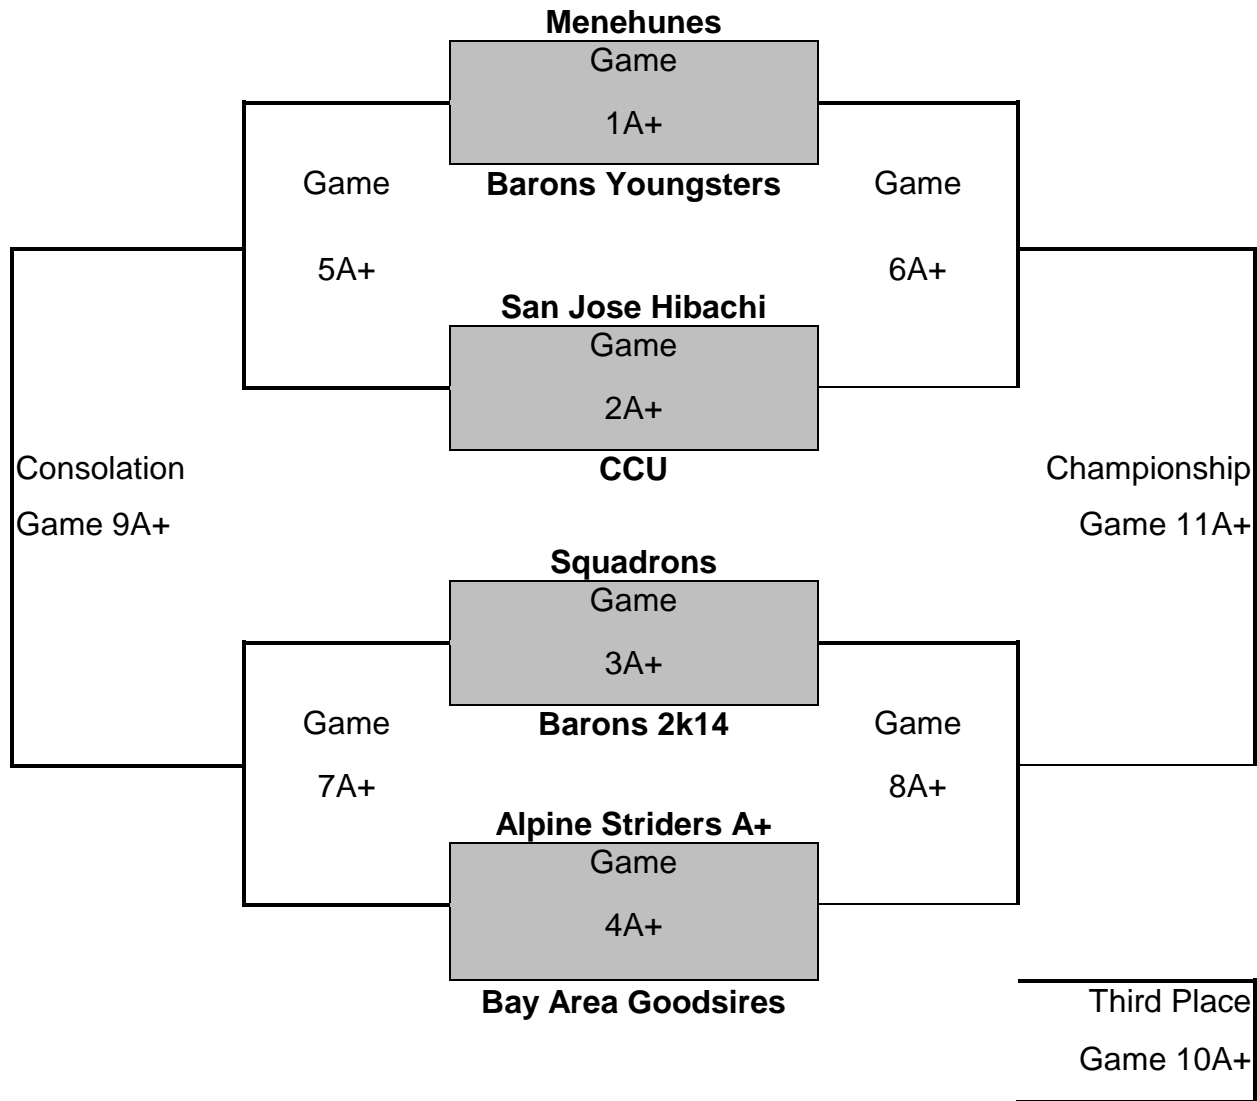

Men's A+ Division

Saturday May 3, 2014

1A+	10:20 AM	Menehunes	vs.	Barons Youngsters	SASF Matsuda Court
2A+	9:00 AM	San Jose Hibachi	vs.	CCU	SASF Jimmie Yee Court
3A+	9:00 AM	Squadrons	vs.	Barons 2K14	SASF Matsuda Court
4A+	10:20 AM	Alpine Striders A+	vs.	Bay Area Goodsires	SASF Jimmie Yee Court
5A+	3:40 PM	Losers 1A+	vs.	2A+	J.F. Kennedy H.S.
6A+	3:40 PM	Winners 1A+	vs.	2A+	SASF Jimmie Yee Court
7A+	3:40 PM	Losers 3A+	vs.	4A+	SASF Matsuda Court
8A+	5:00 PM	Winners 3A+	vs.	4A+	SASF Matsuda Court

Sunday May 4, 2014

Cons	9:00 AM	Winners 5A+	vs.	7A+	SASF Matsuda Court
3 rd Place	12:00 PM	Losers 6A+	vs.	8A+	SASF Matsuda Court
Champ	1:30 PM	Winners 6A+	vs.	8A+	SASF Jimmie Yee Court